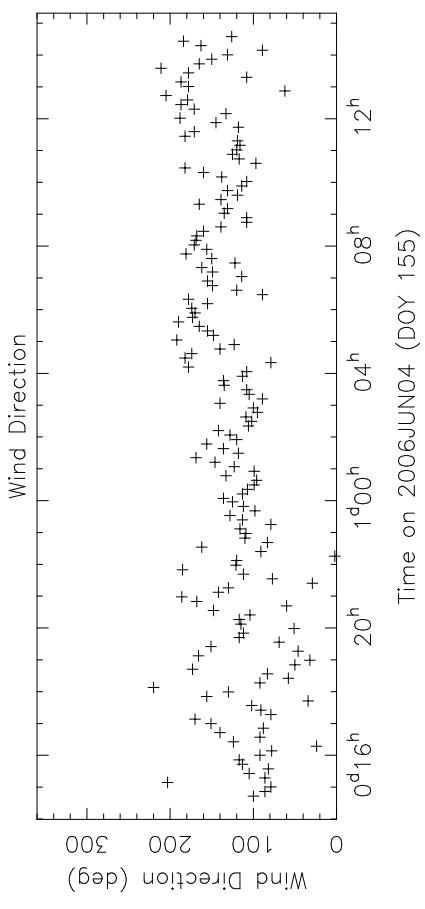

NL SYSTEM TEMPERATURES BP125A

Time on 2006JUN04 (DOY 155)

# NL MONITOR DATA BP125A

CABLE and PCAL DATA --- NL BP125A

2006JUN04