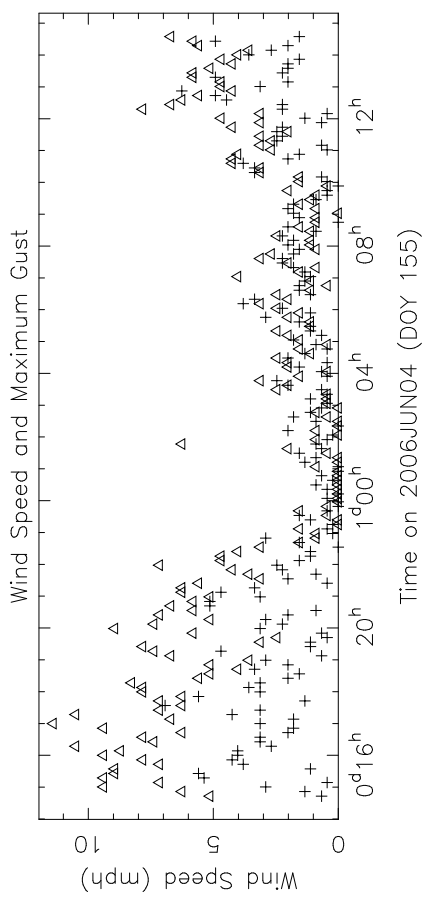

NL SYSTEM TEMPERATURES BP125A

Time on 2006JUN04 (DOY 155)

# NL MONITOR DATA BP125A

CABLE and PCAL DATA --- NL BP125A

2006JUN04