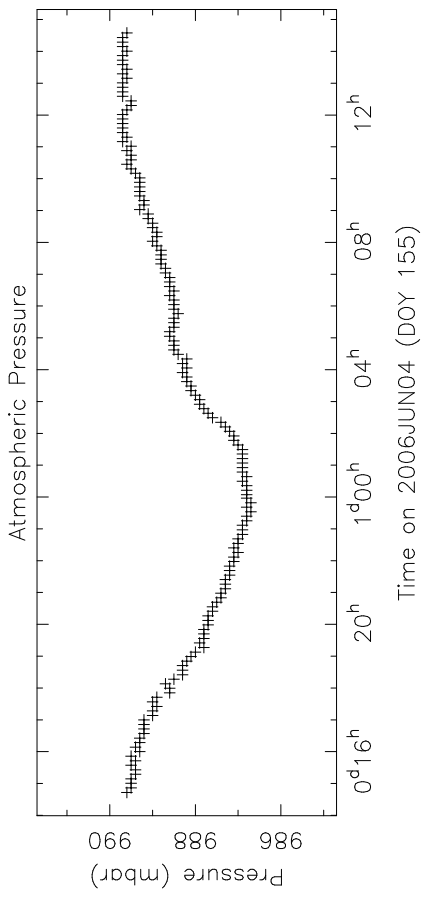

NL SYSTEM TEMPERATURES BP125A

Time on 2006JUN04 (DOY 155)

# NL MONITOR DATA BP125A

CABLE and PCAL DATA --- NL BP125A

2006JUN04