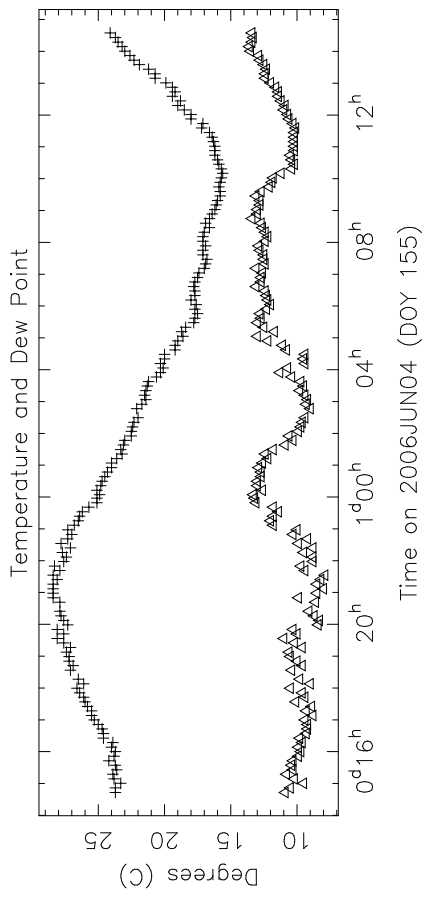

NL SYSTEM TEMPERATURES BP125A

Time on 2006JUN04 (DOY 155)

# NL MONITOR DATA BP125A

CABLE and PCAL DATA --- NL BP125A

2006JUN04